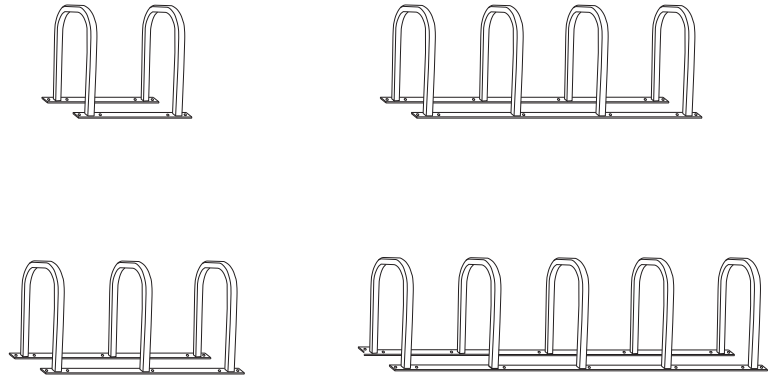

WSWFxx-SQ-SF

MATERIAL

Regular Steel

HOOPS: 2" (5.1cm) Square Tube
 0.188" (9.5mm) Wall

BASE: 3" x 3/8" Flat Bar
 (7.62cm x 10 mm)

OPTIONS

In-Ground Grouped (-IGG)
 Diagonal hoop alignment

FINISH

- G Hot-Dipped Galvanized
- P Powder Coat (color)
- GP Hot-Dipped Galvanized with Powder Coat (color) Top-Coat

WELLE™ SERIES FLAT TOP RACK SQUARE TUBE SURFACE FLANGE

Model	Hoops	Bikes	Length			Mounting Holes	Front View
			24" Centers	28" Centers	30" Centers		
WSWF04-SQ-SF	2	4	30"	34"	36"	8	
WSWF06-SQ-SF	3	6	54"	62"	66"	10	
WSWF08-SQ-SF	4	8	78"	90"	96"	12	
WSWF10-SQ-SF	5	10	102"	118"	126"	14	