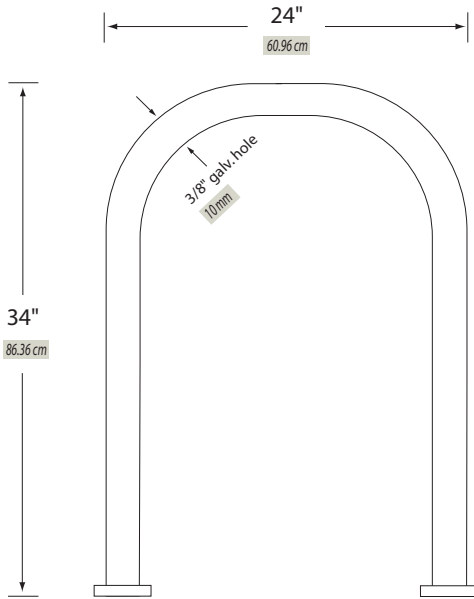

WSWFxx-SQ-SF

MATERIAL

Regular Steel

HOOPS: 2" (5.1cm) Square Tube
 0.188" (9.5mm) Wall

BASE: 3" x 3/8" Flat Bar
 (7.62cm x 10 mm)

OPTIONS

In-Ground Grouped (-IGG)
 Diagonal hoop alignment

FINISH

- G Hot-Dipped Galvanized
- P Powder Coat (color)
- GP Hot-Dipped Galvanized with Powder Coat (color) Top-Coat

WELLE™ SERIES FLAT TOP RACK SQUARE TUBE SURFACE FLANGE

Model	Hoops	Bikes	Length			Mounting Holes	Front View
			24" Centers	28" Centers	30" Centers		
WSWF04-SQ-SF	2	4	30"	34"	36"	8	
WSWF06-SQ-SF	3	6	54"	62"	66"	10	
WSWF08-SQ-SF	4	8	78"	90"	96"	12	
WSWF10-SQ-SF	5	10	102"	118"	126"	14	