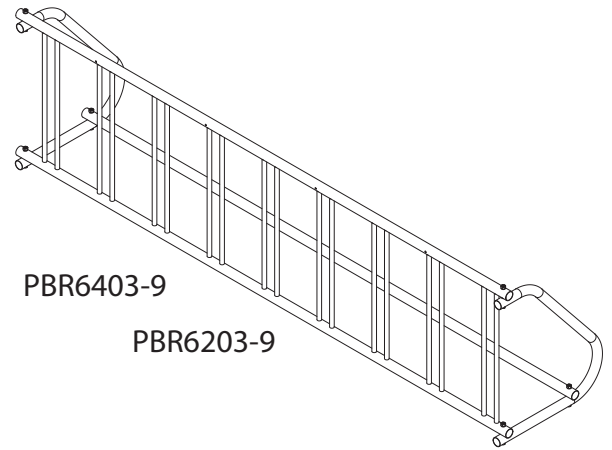

PBR6401-18
PBR6201-18

PBR6403-9
PBR6203-9

PBR6405-10
PBR6205-10

PBR6407-5
PBR6207-5

PORTABLE™ RACK Light Duty

Model	Description	Dimension			Weight
		Length	Width	Height	
PBR6401-18	18 bk. Double-Sided	111"	38"	31"	91 lbs.
PBR6403-9	9 bk. Single-Sided	111"	26"	31"	69 lbs.
PBR6405-10	10 bk. Double-Sided	62"	38"	31"	59 lbs.
PBR6407-5	5 bk. Single-Sided	62"	26"	31"	41 lbs.

PORTABLE™ RACK Heavy Duty

Model	Description	Dimension			Weight
		Length	Width	Height	
PBR6201-18	18 bk. Double-Sided	111"	38"	31"	80 lbs.
PBR6203-9	9 bk. Single-Sided	111"	26"	31"	59 lbs.
PBR6205-10	10 bk. Double-Sided	62"	38"	31"	46 lbs.
PBR6207-5	5 bk. Single-Sided	62"	26"	31"	38 lbs.

6400 Series

- Verticals are riveted to the frame (easy to replace if they get bent)
- Finished in a Gatorshield galvanization (pre-galvanized pipe)
- 18 gauge verticals (3/4" OD) 14 gauge frame (1.66" OD)

6200 Series

- Vertical pickets welded to frame (stiffer & stronger grid section)
- Electroplate galvanized followed with Ultra-Seal clear coat
- 16 gauge Verticals (3/4" OD) 16 gauge frame (1.66" OD)

All PBR models require assembly. Bolt-together assembly takes about fifteen minutes or less.