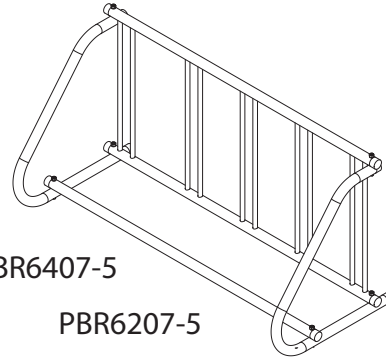

PBR6401-18
PBR6201-18

PBR6403-9
PBR6203-9

PBR6405-10
PBR6205-10

PBR6407-5
PBR6207-5

PORTABLE™ RACK Light Duty

Model	Description	Dimension			Weight
		Length	Width	Height	
PBR6401-18	18 bk. Double-Sided	111"	38"	31"	91 lbs.
PBR6403-9	9 bk. Single-Sided	111"	26"	31"	69 lbs.
PBR6405-10	10 bk. Double-Sided	62"	38"	31"	59 lbs.
PBR6407-5	5 bk. Single-Sided	62"	26"	31"	41 lbs.

PORTABLE™ RACK Heavy Duty

Model	Description	Dimension			Weight
		Length	Width	Height	
PBR6201-18	18 bk. Double-Sided	111"	38"	31"	80 lbs.
PBR6203-9	9 bk. Single-Sided	111"	26"	31"	59 lbs.
PBR6205-10	10 bk. Double-Sided	62"	38"	31"	46 lbs.
PBR6207-5	5 bk. Single-Sided	62"	26"	31"	38 lbs.

6400 Series

- Verticals are riveted to the frame (easy to replace if they get bent)
- Finished in a Gatorshield galvanization (pre-galvanized pipe)
- 18 gauge verticals (3/4" OD) 14 gauge frame (1.66" OD)

6200 Series

- Vertical pickets welded to frame (stiffer & stronger grid section)
- Electroplate galvanized followed with Ultra-Seal clear coat
- 16 gauge Verticals (3/4" OD) 16 gauge frame (1.66" OD)

All PBR models require assembly. Bolt-together assembly takes about fifteen minutes or less.