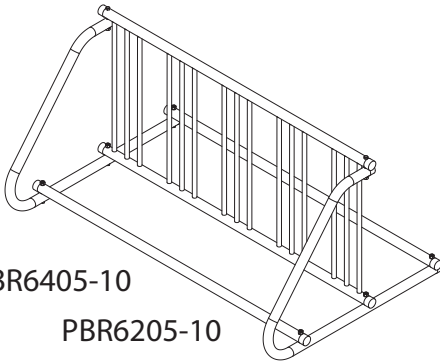

PBR6401-18
PBR6201-18

PBR6403-9
PBR6203-9

PBR6405-10
PBR6205-10

PBR6407-5
PBR6207-5

PORTABLE™ RACK Light Duty

Model	Description	Dimension			Weight
		Length	Width	Height	
PBR6401-18	18 bk. Double-Sided	111"	38"	31"	91 lbs.
PBR6403-9	9 bk. Single-Sided	111"	26"	31"	69 lbs.
PBR6405-10	10 bk. Double-Sided	62"	38"	31"	59 lbs.
PBR6407-5	5 bk. Single-Sided	62"	26"	31"	41 lbs.

PORTABLE™ RACK Heavy Duty

Model	Description	Dimension			Weight
		Length	Width	Height	
PBR6201-18	18 bk. Double-Sided	111"	38"	31"	80 lbs.
PBR6203-9	9 bk. Single-Sided	111"	26"	31"	59 lbs.
PBR6205-10	10 bk. Double-Sided	62"	38"	31"	46 lbs.
PBR6207-5	5 bk. Single-Sided	62"	26"	31"	38 lbs.

6400 Series

- Verticals are riveted to the frame (easy to replace if they get bent)
- Finished in a Gatorshield galvanization (pre-galvanized pipe)
- 18 gauge verticals (3/4" OD) 14 gauge frame (1.66" OD)